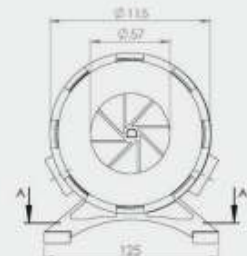

Dimensions in mm

Banshee Duplo S

- Sound output up to 127dB @ 1m
- Robust die cast aluminium housing
- Continuous rating
- IP65

Voltage	Current
110VAC/DC	1.6A
230VAC/DC	1.1A

Specifications:

Sound output: 127dB @ 1m (240V)
Sound frequency: 1600 Hz
Protection: IP65
Rating: Continuous (with thermal protector)
Voltage tolerance: ±10%
Temperature range (°C): -30 to +45
Cable Entry: 3 x M20
Construction: Powder coated aluminium
Weight: 2.9Kg

Dimensions in mm