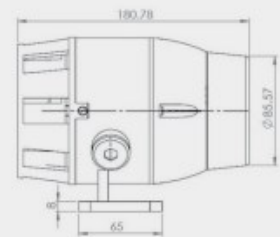

Motorised Warning Sirens

Banshee Mono S /Banshee Duplo S

Banshee Mono S

- Sound output up to 123dB @ 1m
- Robust die cast aluminium housing
- Continuous rating
- IP65

Voltage	Current
12VDC	15A
24VDC	10.6A
110VAC/DC	1.5A
230VAC/DC	1.0A

Specifications:

Sound output: 123dB @ 1m (240V)
Sound frequency: 905-1200 Hz (depending on voltage)
Protection: IP65
Rating: Continuous (with thermal protector)
Voltage tolerance: ±10%
Temperature range (°C): -30 to +45
Cable Entry: 2 x M20
Construction: Powder coated aluminium
Weight: 1.66Kg

Dimensions in mm

Banshee Duplo S

- Sound output up to 127dB @ 1m
- Robust die cast aluminium housing
- Continuous rating
- IP65

Voltage	Current
110VAC/DC	1.6A
230VAC/DC	1.1A

Specifications:

Sound output: 127dB @ 1m (240V)
Sound frequency: 1600 Hz
Protection: IP65
Rating: Continuous (with thermal protector)
Voltage tolerance: ±10%
Temperature range (°C): -30 to +45
Cable Entry: 3 x M20
Construction: Powder coated aluminium
Weight: 2.9Kg

Dimensions in mm