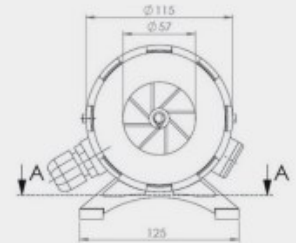

Motorised Warning Sirens

Banshee Mono S /Banshee Duplo S

Banshee Mono S

- Sound output up to 123dB @ 1m
- Robust die cast aluminium housing
- Continuous rating
- IP65

Voltage	Current
12VDC	15A
24VDC	10.6A
110VAC/DC	1.5A
230VAC/DC	1.0A

Specifications:

Sound output: 123dB @ 1m (240V)
Sound frequency: 905-1200 Hz (depending on voltage)
Protection: IP65
Rating: Continuous (with thermal protector)
Voltage tolerance: ±10%
Temperature range (°C): -30 to +45
Cable Entry: 2 x M20
Construction: Powder coated aluminium
Weight: 1.66Kg

Dimensions in mm

Banshee Duplo S

- Sound output up to 127dB @ 1m
- Robust die cast aluminium housing
- Continuous rating
- IP65

Voltage	Current
110VAC/DC	1.6A
230VAC/DC	1.1A

Specifications:

Sound output: 127dB @ 1m (240V)
Sound frequency: 1600 Hz
Protection: IP65
Rating: Continuous (with thermal protector)
Voltage tolerance: ±10%
Temperature range (°C): -30 to +45
Cable Entry: 3 x M20
Construction: Powder coated aluminium
Weight: 2.9Kg

Dimensions in mm