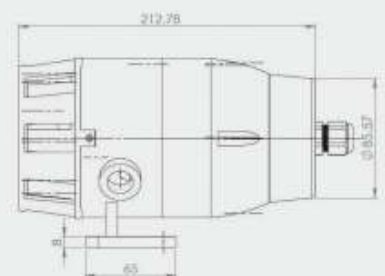

Specifications:

Sound output: 123dB @ 1m (240V)
Sound frequency: 905-1200 Hz (depending on voltage)
Protection: IP65
Rating: Continuous (with thermal protector)
Voltage tolerance: ±10%
Temperature range (°C): -30 to +45
Cable Entry: 2 x M20
Construction: Powder coated aluminium
Weight: 1.66Kg

Dimensions in mm

Banshee Duplo S

- Sound output up to 127dB @ 1m
- Robust die cast aluminium housing
- Continuous rating
- IP65

Voltage	Current
110VAC/DC	1.6A
230VAC/DC	1.1A

Specifications:

Sound output: 127dB @ 1m (240V)
Sound frequency: 1600 Hz
Protection: IP65
Rating: Continuous (with thermal protector)
Voltage tolerance: ±10%
Temperature range (°C): -30 to +45
Cable Entry: 3 x M20
Construction: Powder coated aluminium
Weight: 2.9Kg

Dimensions in mm