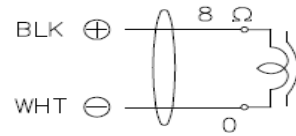

4100E Series 2 dimensions

■ APPEARANCE

Rear View

Front View

Bracket dimensional diagram

UNIT:mm SCALE:1/5

Speaker 30w 8ohm dimensions

Wiring diagram