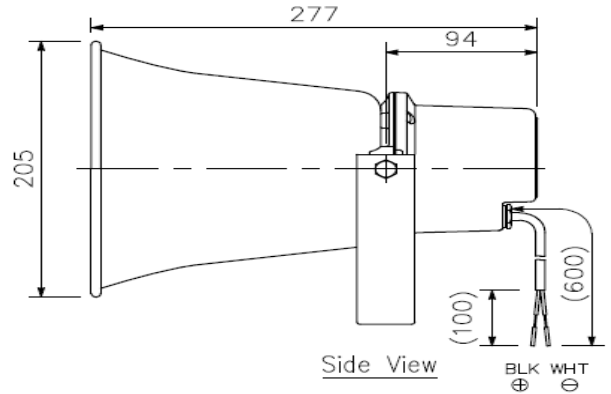

4100E Series 2 dimensions

■ APPEARANCE

Rear View

Front View

Bracket dimensional diagram

UNIT:mm SCALE:1/5

Speaker 30w 8ohm dimensions

Wiring diagram

Side View

Note: Numerical values in parentheses are for reference only.

240vac an 110vac Control box dimensions

12vdc and 24vdc Control Box dimensions