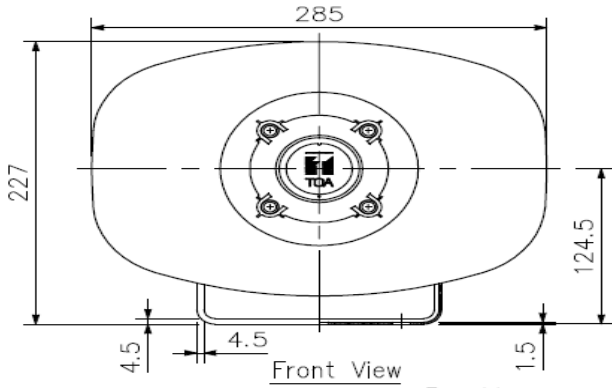

Technical Specifications

Name	4100E Series 2 Electronic Siren
Voltages	240vac 110vac 24vdc 12vdc
Sound Output	Continuous Rating upto 122 decibel@1m (12vdc up to 120db@1m)
Load @ Full Volume	240vac -0.12 Amps 110vac-0.2 Amps 24vdc -0.9 Amps 12vdc - 0.8 Amps
Load @ Start Up	All voltages Less than 0.5 Amps
Cable Entry	Cable Entry—CG16 cable gland IP68
Construction	Horn: Aluminum powder coated ABS Resin Reflector rear cover. Bracket, screws and bolts Stainless steel. Control Box – Opaque ABS/PC base and lid. UV Resistant.
Dimensions	240vac 110vac Control Box 170Hx140Wx95D mm 24vdc 12vdc Control Box 125Hx125Wx75D mm Speaker 285W × 227H ×277D mm
Weight	3kg & (12vdc 2.4kg)
Models up to 122db	4100E-S2 Low Trumpet tone siren 4100E-S2 Twin Trumpet tone siren 4100E-S2 AFL tone siren 4100E-S2 Aust Evac AS2220 Tone siren
Models up to 120db	4100E-S2 Aust Alert Tone siren 4100E-S2 Low Pulsing Air Raid Tone siren 4100E-S2 High Pulsing Air Raid Tone siren 4100E-S2 Aust Alert Tone siren 4100E-S2 Selectatone sounds include: Siren Wail, Pulsing, Siren Slow & Fast.

4100E Series 2 dimensions

■ APPEARANCE

Rear View

Front View

Bracket dimensional diagram

UNIT:mm SCALE:1/5

Speaker 30w 8ohm dimensions

Wiring diagram

Side View

Note: Numerical values in parentheses are for reference only.

240vac an 110vac Control box dimensions

12vdc and 24vdc Control Box dimensions