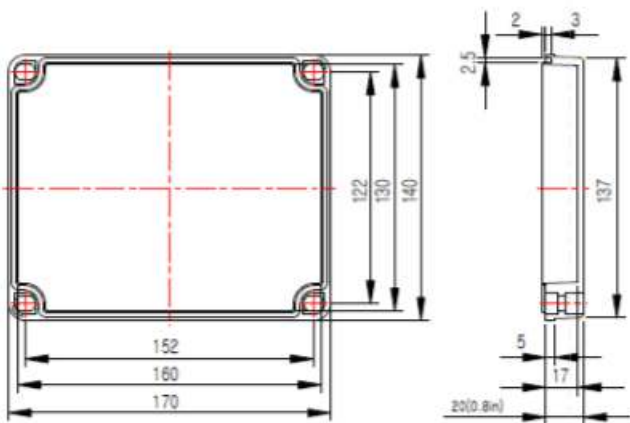

4100E Series 2 dimensions

■ APPEARANCE

Rear View

Front View

Bracket dimensional diagram

UNIT:mm SCALE:1/5

Speaker 30w 8ohm dimensions

Wiring diagram

Side View

Note: Numerical values in parentheses are for reference only.

240vac an 110vac Control box dimensions

12vdc and 24vdc Control Box dimensions