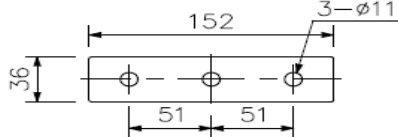

4100E Series 2 dimensions

■ APPEARANCE

Rear View

Front View

Bracket dimensional diagram

UNIT:mm SCALE:1/5

Speaker 30w 8ohm dimensions

Wiring diagram

Side View

Note: Numerical values in parentheses are for reference only.

240vac an 110vac Control box dimensions

12vdc and 24vdc Control Box dimensions