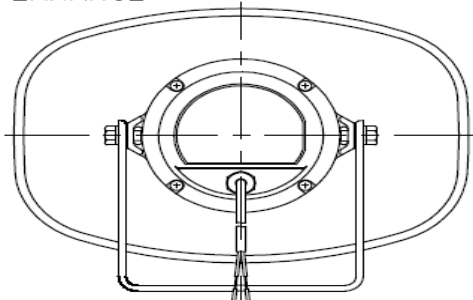

4100E Series 2 dimensions

■ APPEARANCE

Rear View

Front View

Bracket dimensional diagram

UNIT:mm SCALE:1/5

Speaker 30w 8ohm dimensions

Wiring diagram